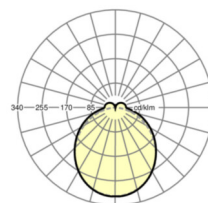

CHARACTERISTICS

Order number	18670204100
EAN number	4020863351237
Commodity code	94051190
Certification mark	IP 64, Protection class I, ENEC10 VDE, F, D, HACCP DIN10500/Food/IFS-application-related suitability/BRC, Indoor, CE
Impact resistance (IK rating)	IK03 (-20°C bis 40°C)
Ambient temperatur	ta -20°C to 40°C
Warranty period	5 years
State funding programs	BEG - Federal funding for efficient buildings (valid only for Germany)

ELECTRICAL ENGINEERING

Controller	Electronic driver (1 pcs.)
System output	37W
Mains voltage	230V/50Hz
Energy efficiency class/light source	D

LIGHTING TECHNOLOGY

Placement	LED, Colour rendering/Light colour CRI ≥ 80 / 4000K
Colour tolerance (MacAdam)	3SDCM
Nominal luminous flux	5682lm
LED service life	50000h L80/B10 (Tq 40°C)
Luminaire luminous efficiency	152lm/W
Beam angle	115° (C0) / 110° (C90)
UGR lat./long.	25.5 / 24.9

MECHANICS

Housing colour	traffic white RAL 9016
Dimensions (LxWxH/DxH)	1531mm x 55mm x 37mm
Weight (net)	1.9kg
Type of installation	Mounting rail system installation

Dimensions

L	1531 mm	Length
B	55 mm	Width
H	37 mm	Height

DEEP-LINK

<https://www.regiolux.de/en/article/18670204100>

Reference	LED 6000lm 840
ηLB	100 %
Φ ↓/↑	90 % / 10 %
UGR lat./long.	25.5 / 24.9